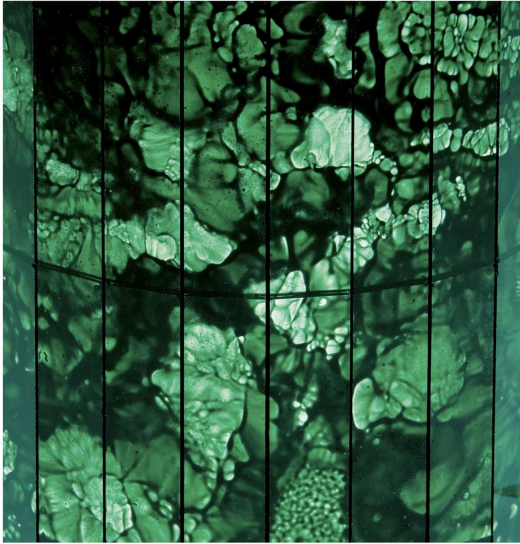

## *Antique Mirror*

### SET OF 15 DAMASK EMERALD DECORATIVE PANELS

\$1,630

#### DESCRIPTION

Even the Emerald City of Oz would be envious of this masterwork in green by Antique Mirror's. This set of canvased mosaic glass panels decoration is an entrancing swirling mist of dark and light greens, grays, and blacks. It makes for a mesmerizing piece to add to any wall in a modern or traditional home. Its flexible canvas base also allows it to be used on columns and table wrap-arounds. Each panel measures: 42,5x50 cm.

#### DETAILS & DIMENSIONS

- Material: Glass
- Dimensions (in) - Each Panel: W 16.73 x D 0.08 x H 19.69 (Tot. 2.28 ft<sup>2</sup>)
- Dimensions (cm) - Each Panel: W 42.5 x D 0.2 x H 50 (Tot. 3.19 m<sup>2</sup>)
- Handmade In Italy