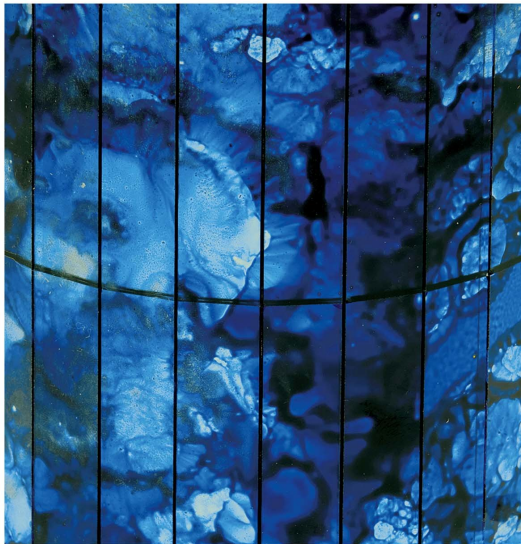

ARTEMEST

HOME DECOR : WALL & FLOOR DÉCOR : WALL DÉCOR

Antique Mirror

SET OF 15 DAMASK SAPPHIRE DECORATIVE PANELS

\$1,630

DESCRIPTION

The mesmerizing and deep tones of blue on this set of canvased mosaic glass panels are a moving interplay between the blue bounty of earth's gems and the rich swirls of the ocean. This stunning decoration will add a profound mark to any modern or traditional home, while its flexible canvas lends it to a variety of uses, such as a divider, a table or column wrap-around, or a wall hanging. Each panel measures: 42,5x50 cm.

DETAILS & DIMENSIONS

- Material: Glass
- Dimensions (in) - Each Panel: W 16.73 x D 0.08 x H 19.69 (Tot. 2.28 ft²)
- Dimensions (cm) - Each Panel: W 42.5 x D 0.2 x H 50 (Tot. 3.19 m²)
- Handmade In Italy