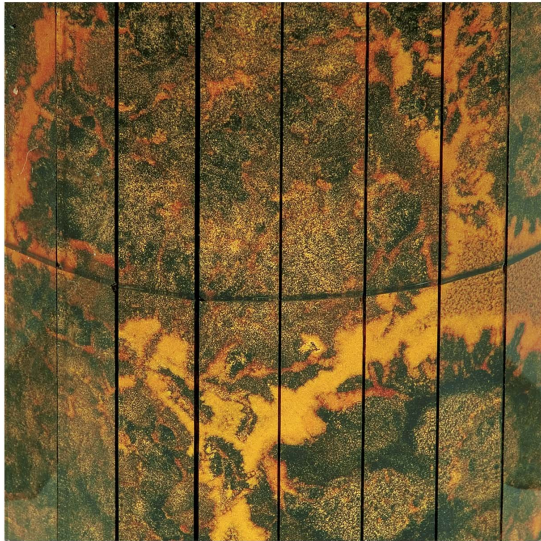

ARTEMEST

HOME DECOR : WALL & FLOOR DÉCOR : WALL DÉCOR

Antique Mirror

SET OF 15 DAMASK YELLOW DECORATIVE PANELS

\$1,630

DESCRIPTION

This set of canvased mosaic glass panels in the Damask series is evocative of antique tapestries of dark forests and golden dragons. Its mystical swirls of deep green, gold and yellow colors will add an ancient and noble accent to any wall in the home. Its flexible design also allows it to be used on divider, wrap-around for columns and tables, and just about any other fantastical idea that comes to mind. Each panel measures: 42,5x50 cm.

DETAILS & DIMENSIONS

- Material: Glass
- Dimensions (in) - Each Panel: W 16.73 x D 0.08 x H 19.69 (Tot. 2.28 ft²)
- Dimensions (cm) - Each Panel: W 42.5 x D 0.2 x H 50 (Tot. 3.19 m²)
- Handmade In Italy