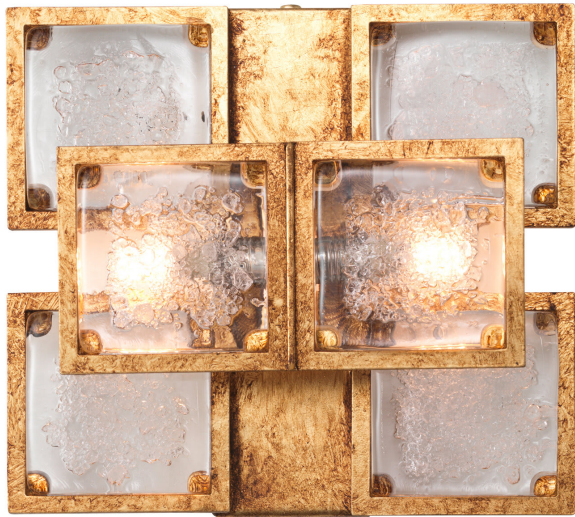

ARTEMEST

LIGHTING : SCONCES & WALL LAMPS

Stillux

DECORATIVE GRID SMALL WALL LAMP

\$1,335

DESCRIPTION

A precious cover in antique gold leaf elevates the plush and geometric elegance of this sophisticated, grid-like wall lamp that will be an element of unparalleled charm in both residential and commercial interiors. The metal frame encompasses six decorative square elements in metal and grit, two of whom function also as lampshades for the two LED sources (each G9 and max 3.5 W) placed onto the central wall mount. Contract and commercial certifications available upon request.

DETAILS & DIMENSIONS

- Material: Metal Glass Gold leaf Grit
- Dimensions (in): W 9.65 x D 3.15 x H 8.66
- Dimensions (cm): W 24.5 x D 8 x H 22
- Handmade In Italy