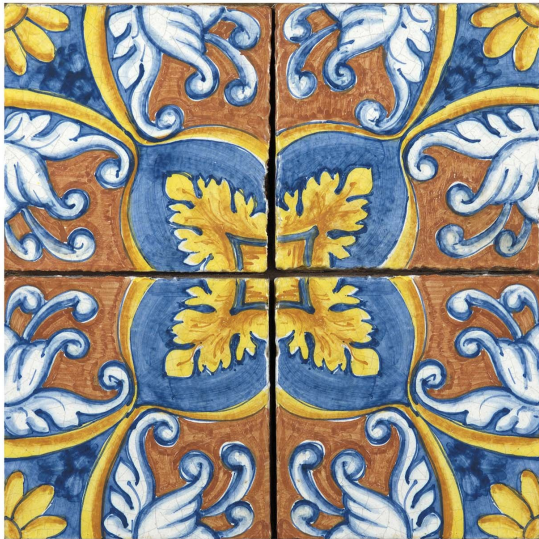

ARTEMEST

HOME DECOR : WALL & FLOOR DÉCOR : TILES

Studio Le Nid

DECORI MODULARI SET OF 4 TILES #2

\$145

DESCRIPTION

Characterized by bright colors and dynamic motifs, these majolica tiles boast an entirely handmade production that ensures its originality and elegance. From Classici Collection, these tiles feature an intricate frond-like design that is revealed in four tiles. Painted and glazed by hand, the design features canary-yellow fronds outlined in bright blue with matching white-blue swirls set on a red background. Crafted of terracotta mixed with ground volcanic stone, these tiles must be applied without grouting to ensure design continuity. Best showcased as a wall panel in a kitchen or patio.

DETAILS & DIMENSIONS

- Material: Ceramics
- Dimensions (in): W 7.87 x D 7.87 x H 0.71
- Dimensions (cm): W 20 x D 20 x H 1.8
- Handmade In Italy