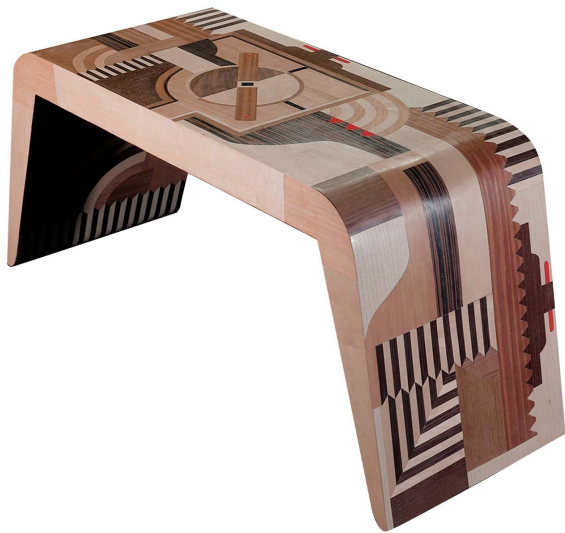

ARTEMEST

FURNITURE : TABLES : COFFEE TABLES

Mauro Varotti

DEPERO'S DREAM COFFEE TABLE

\$10,250

DESCRIPTION

This stunning coffee table is inspired by the work of Futurist artist Fortunato Depero and his dynamic creations. The simple structure, with a delicate curve joining the top and base, is fashioned of honeycomb wood and entirely decorated with a series of inlays made of precious wood types, notably rosewood, beechwood, ash, and walnut to name a few. This elegant piece of strong visual act is a superb work of art that will make a bold statement in refined modern decor.

DETAILS & DIMENSIONS

- Material: Rosewood Ash wood
Beechwood Walnut wood
- Dimensions (in): W 41.73 x D 17.72 x H 22.24
- Dimensions (cm): W 106 x D 45 x H 56.5
- Handmade In Italy