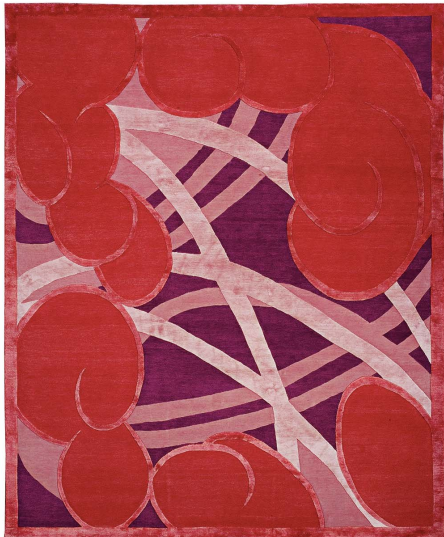

ARTEMEST

HOME DECOR : WALL & FLOOR DÉCOR : RUGS & CARPETS

Boralevi Firenze

DI BOSCO IN ROSCO RUG N.1

\$14,850

DESCRIPTION

Reminiscent of pop art designs infused with traditional Japanese print elements, this exquisite rug is characterized by bold colors that enhance the sinuous shapes dancing across the purple background. Vivid red clouds stand in sharp contrast with the pink lines that intersect to create a mesmerizing sense of depth and movement. Hand-woven using pure Tibetan wool, this modern rug is the ideal choice for a modern and contemporary interior decorated with primary colors.

DETAILS & DIMENSIONS

- Material: Textiles
- Dimensions (in): W 118.11 x D 98.43 x H 0.79
- Dimensions (cm): W 300 x D 250 x H 2
- Handmade In Tibet