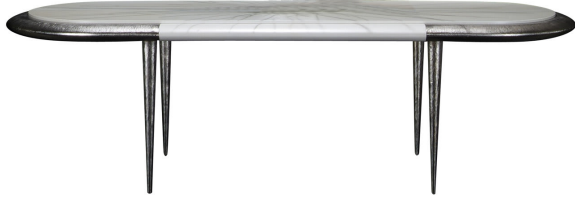

ARTEMEST

FURNITURE : TABLES : DINING TABLES

Tura

DIAMOND DINING TABLE

\$24,025

DESCRIPTION

Elegant and modern, this dining table combines clean sleek lines with a pleasing oval shape that is versatile and practical, making it suitable for contemporary and more traditional interiors alike. Supported by tall, tapered legs made of brass casting with nickel-coated finish, the top is covered in matte natural parchment (col. 102) with even grain that conveys classic quality. This refined table is best displayed with the chairs and armchairs from the Diamond Collection for a cohesive look.

DETAILS & DIMENSIONS

- Material: Wood Parchment Brass Nickel
- Dimensions (in): W 98.43 x D 43.31 x H 29.53
- Dimensions (cm): W 250 x D 110 x H 75
- Handmade In Italy