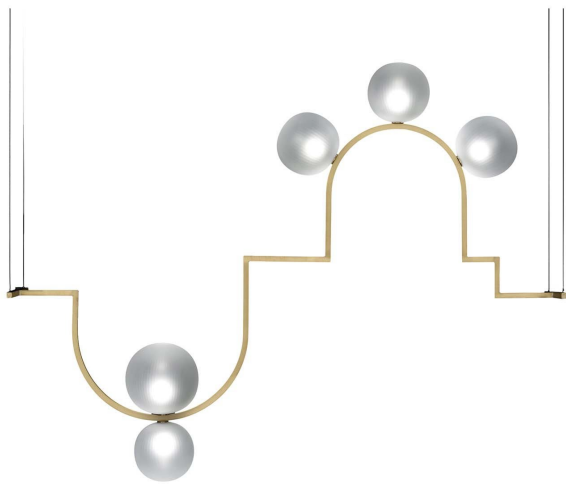

# ARTEMEST

LIGHTING : CHANDELIERS

*Melogramblu*

DIAPASON A CHANDELIER

\$4,630

## DESCRIPTION

Vintage shapes and contemporary finishes come together to create a one-of-a-kind chandelier. Inspired by tuning forks, the Diapason A Chandelier is crafted in brushed brass and frosted glass. The chandelier comes from a small collection of complementary styles, allowing you to create a unique theme throughout your space. Light source: 5 x G9, 220 V, max 6 W LED. Cable: 200 cm

## DETAILS & DIMENSIONS

- Material: Glass Brass
- Dimensions (in): W 53.15 x D 0.00 x H 42.13
- Dimensions (cm): W 135 x D 0 x H 107
- Handmade In Italy