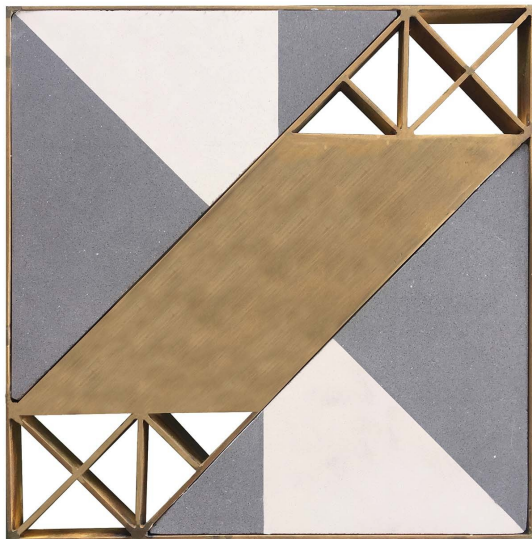

ARTEMEST

TABLETOP : MORE TABLETOP : CENTERPIECES

Attivissimo

DIMA CENTERPIECE N.2

\$1,680

DESCRIPTION

This stunning centerpiece mixes traditional craftsmanship and contemporary sensibility to reveal a striking object of functional decor. Arranged on an industrial dining table or modern coffee table, this versatile piece will add a unique textural accent thanks to its mounting and central diagonal brass inserts in dynamic contrast with the "cementina" tiles in white and gray obtained by mixing marble powder during preparation.

DETAILS & DIMENSIONS

- Material: Concrete Brass
- Dimensions (in): W 7.87 x D 7.87 x H 1.73
- Dimensions (cm): W 20 x D 20 x H 4.4
- Handmade In Italy