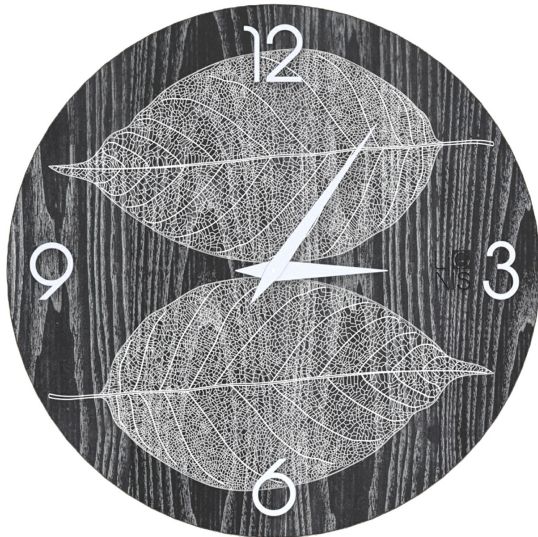

## DOLCEVITA NATURE SKELETON COLORS WALL CLOCK

\$340

### DESCRIPTION

Two delicately drawn leaves decorate the black surface of this ash wall clock, imbuing it with refined sophistication and a graceful character. Painted with white stucco, the piece is completed with hands and numbers in natural aluminum.

### DETAILS & DIMENSIONS

- Material: Wood
- Dimensions (in): W 15.75 x D 1.18 x H 15.75
- Dimensions (cm): W 40 x D 3 x H 40
- Handmade In Italy