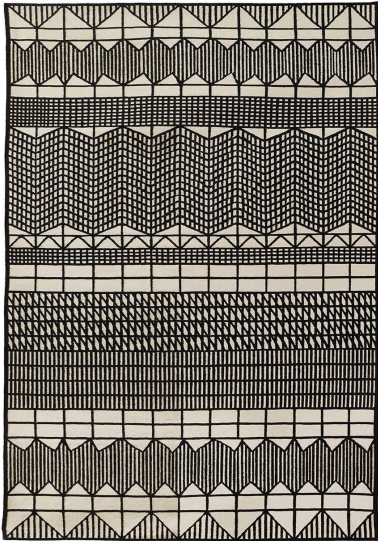

# ARTEMEST

HOME DECOR : WALL & FLOOR DÉCOR : RUGS & CARPETS

*Paolo Giordano*

## DOODLE HATCH KILIM RUG

\$2,140

### DESCRIPTION

This beautiful rectangular-shaped wool rug comes in earth tones of beige, grey and black and is sure to add understated elegance to any home or office floor. The rug contains a variety of geometrical patterns that are woven into it on a loom, giving it a modern yet classic look.

### DETAILS & DIMENSIONS

- Material: Wool
- Dimensions (in): W 76.77 x D 0.39 x H 112.20
- Dimensions (cm): W 195 x D 1 x H 285
- Handmade In Italy