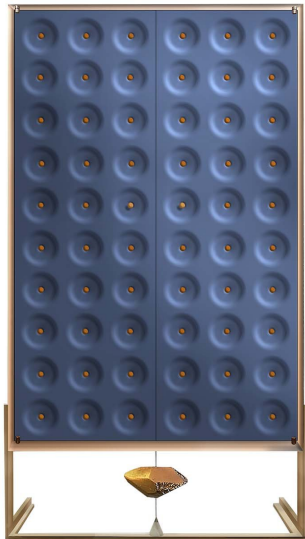

## DRAKE BLUE CABINET BY GIULIANO CAPPELLETTI AND KYOJI NAGATANI

\$36,300

### DESCRIPTION

An elegant and charming design characterizes the Drake Cabinet, designed by Giuliano Cappelletti. Supported by a bronze sculpture by the artist Kyoji Nagatani, the 160 cm tall unit features inner shelves with a drawer and patterned doors in blue satin velvet finish. Also available in other colors, please ask the Concierge.

### DETAILS & DIMENSIONS

- Material: Wood
- Dimensions (in): W 33.46 x D 16.54 x H 62.99
- Dimensions (cm): W 85 x D 42 x H 160
- Handmade In Italy