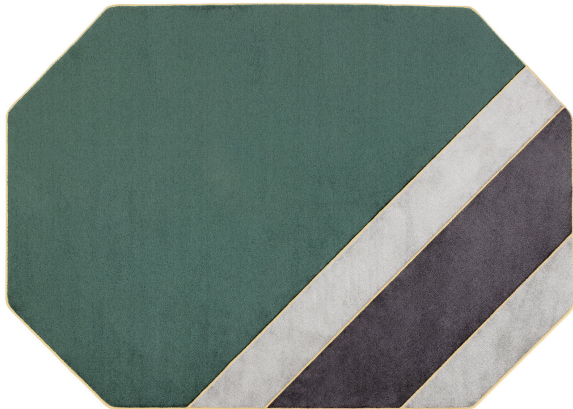

# ARTEMEST

HOME DECOR : WALL & FLOOR DÉCOR : RUGS & CARPETS

*Attico Design by Cristina Celestino*

## DUCALE GREEN CARPET BY CRISTINA CELESTINO

\$1,710

### DESCRIPTION

The epitome of refined elegance, this magnificent carpet by Cristina Celestino draws inspiration from the design of men's cufflinks reproduced in the dynamic geometric motifs in two tones of gray. Handcrafted with exquisite carpet inlays of various types, it boasts a bold green hue enriched with precious inlays deftly assembled by Besana Carpet Lab.

### DETAILS & DIMENSIONS

- Material: Textiles
- Dimensions (in): W 94.49 x D 66.93 x H 0.39
- Dimensions (cm): W 240 x D 170 x H 1
- Handmade In Italy