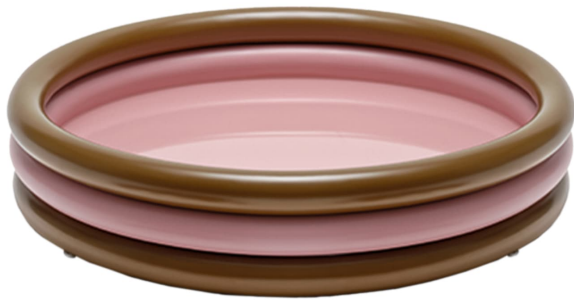

# ARTEMEST

TABLETOP : MORE TABLETOP : TRAYS

## *Bottega Intreccio*

DUECHICCHERE BY SAVERIO CAROLLA

\$970

### DESCRIPTION

Minimalistic essence and entertaining character. In the round version, the tray comes in handy for any event. The glass base catches the glittering reflections of reveling chalices while the raised vertical rim holds cups and glasses. The tray is easy to handle if you cannot carry it with just one hand. Made of bamboo, the base is made of retro-colored glass.

### DETAILS & DIMENSIONS

- Material: Wood
- Dimensions (in): W 15.35 x D 15.35 x H 3.15
- Dimensions (cm): W 39 x D 39 x H 8
- Handmade In Italy