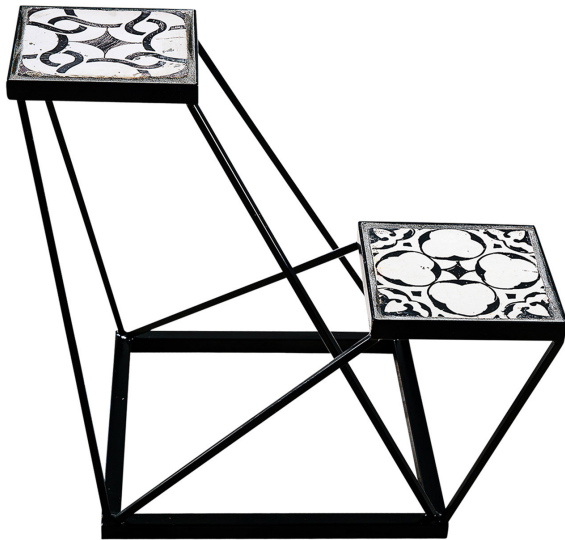

ARTEMEST

FURNITURE : TABLES : SIDE TABLES

Francesco Della Femina

DUET ENSEMBLE PEDESTAL

\$3,020

DESCRIPTION

Two hand-painted antique black and white tiles, retrieved from an old ceramic workshop, serve as shelves or table tops in this original dynamic structure by Neapolitan designer Francesco Della Femina. Modern design is complemented by the traditional technique of crafting wrought iron, executed by skilled artisans in Italy.

DETAILS & DIMENSIONS

- Material: Iron, Ceramic
- Dimensions (in): W 27.3 x D 19.5 x H 23.4
- Dimensions (cm): W 70 x D 50 x H 60
- Handmade in Italy