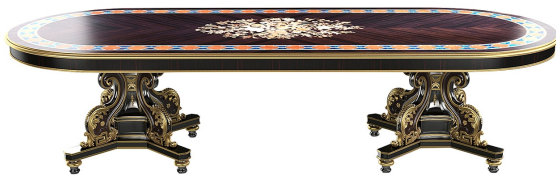

# ARTEMEST

FURNITURE : TABLES : DINING TABLES

*Fratelli Bazzi*

EBONY WOOD DINING TABLE

\$92,400

## DESCRIPTION

This table follows the style of the Cabinet inspired by a famous English piece of furniture on display in the Metropolitan Museum of New York. It's in ebony wood inlaid with natural veneer and mother of pearl.

## DETAILS & DIMENSIONS

- Material: Wood
- Dimensions (in): W 129.92 x D 51.18 x H 30.71
- Dimensions (cm): W 330 x D 130 x H 78
- Handmade In Italy