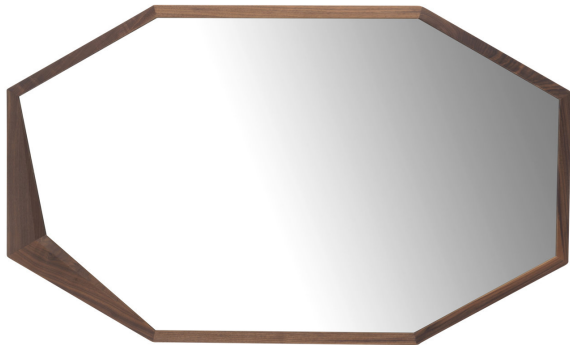

HOME DECOR : MIRRORS : WALL MIRRORS

Durame

EDES LONG WALL MIRROR

\$1,910

DESCRIPTION

This sophisticated mirror has a minimalist silhouette that is elegant and timeless. Its frame is in solid canaletto walnut with a charming, irregular detail adorning one of the corners of its elongated hexagonal shape. A piece suitable for any decor, this mirror will be a splendid addition to an entryway, a living room, or a bedroom. Its wood can be substituted with solid durmast oak. Please contact the concierge to see if this change in material affects the price of the item.

DETAILS & DIMENSIONS

- Material: Mirrored glass, Walnut wood
- Dimensions (in): W 45.28 x D 1.18 x H 27.56
- Dimensions (cm): W 115 x D 3 x H 70
- Handmade In Italy