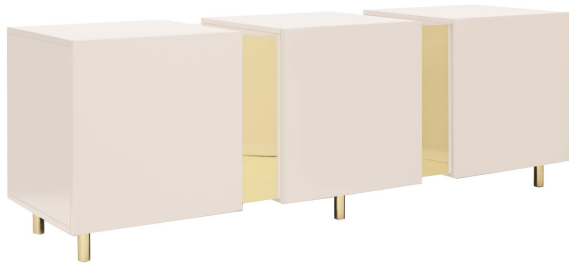

ARTEMEST

FURNITURE : STORAGE : SIDEBOARDS

Matì

EGGSHELL EUNDUETRÈ SIDEBOARD

\$7,880

DESCRIPTION

Subtle tones make a big statement in the Eggshell Eunduetrè Sideboard. Each containing handy shelves and drawers, the three wooden cubes are pieced together with brass sheets to create movement and pops of color. The sideboard can be made in eleven basic variants, or can be customized upon request, in Canaletto walnut, Santos rosewood or zebrawood.

DETAILS & DIMENSIONS

- Material: Wood Brass
- Dimensions (in): W 76.77 x D 22.44 x H 25.59
- Dimensions (cm): W 195 x D 57 x H 65
- Handmade In Italy