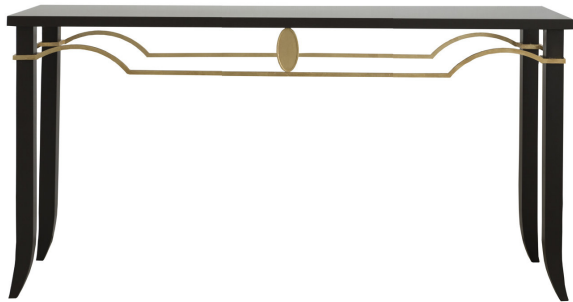

ARTEMEST

FURNITURE : TABLES : CONSOLES

Isabella Costantini

EGIDIO CONSOLE

\$2,695

DESCRIPTION

This elegant console in wood with a matte black finish bears a delicate iron decoration adorned with gold leaf just below its top. Handcrafted by expert artisans, it is a versatile piece that can be placed in entryways or in the living room. Thanks to its light design and the hand-applied gold leaf and the elegantly curved legs, this table is sophisticated and light at the same time

DETAILS & DIMENSIONS

- Material: Wood, Iron, Gold leaf
- Dimensions (in): W 55.12 x D 15.75 x H 31.50
- Dimensions (cm): W 140 x D 40 x H 80
- Handmade In Italy