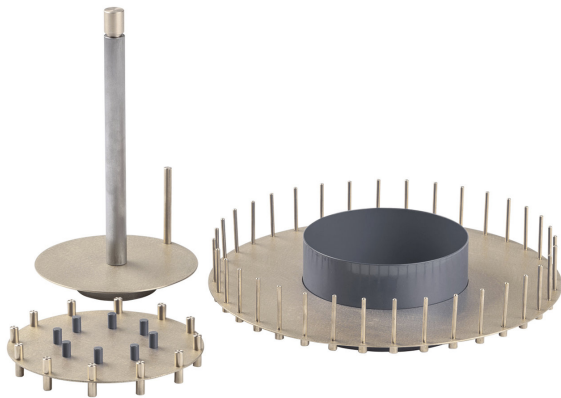

ARTEMEST

TABLETOP : TABLEWARE : SERVEWARE

Mingardo

ELEMENTA FRUIT HOLDER

\$720

DESCRIPTION

This unique piece was designed by Riccardo Bastiani and is created as a centerpiece to hold fruit and other everyday foods on a dining table, but it can also be a striking base to display other items in an entryway or living room. Its conic central structure in plain varnished iron supports a brass external ring on which a series of elements around its perimeter stem vertically, holding the content in. Inspired by the modern concept and design of a gear, this piece will bring an innovative touch to the table.

DETAILS & DIMENSIONS

- Material: Iron, Brass
- Dimensions (in): W 6.50 x D 6.50 x H 3.35
- Dimensions (cm): W 16.5 x D 16.5 x H 8.5
- Handmade In Italy