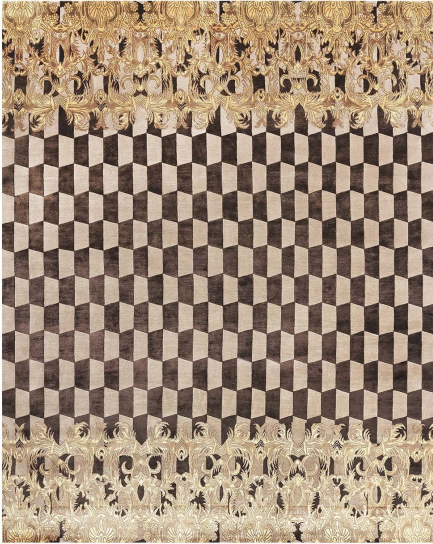

ARTEMEST

HOME DECOR : WALL & FLOOR DÉCOR : RUGS & CARPETS

Illulian

EMPIRE RUG

\$12,650

DESCRIPTION

A combination of stately decoration and geometric patterns creates an enthralling effect that will add splendor and sophistication to a modern living room or a traditional bedroom. This stunning 152,000 knots/sqm floor decoration is hand-knotted in Nepal of 50% silk and 50% Himalayan wool. The decoration is .07 cm high over a base .05 cm of high. For customization of colors, sizes, and composition, please consult the Concierge.

DETAILS & DIMENSIONS

- Material: Textiles
- Dimensions (in): W 94.49 x D 0.03 x H 118.11
- Dimensions (cm): W 240 x D 0.07 x H 300
-