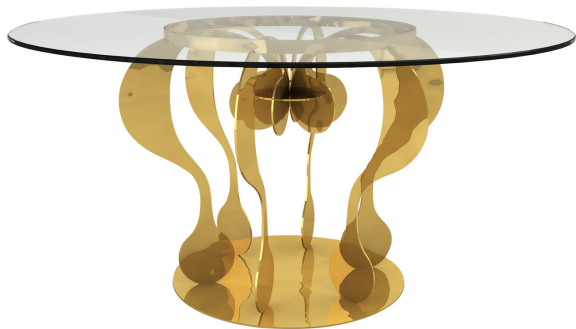

ARTEMEST

FURNITURE : TABLES : DINING TABLES

Altreforme

ENIGMA GOLD TABLE BY GARILAB BY PITER PERBELLINI

\$5,910

DESCRIPTION

Designed by Piter Perbellini, the Enigma table is part of the Dream collection whose "fil-rouge" is everyday's life created through pieces that evoke a dreamy, magical atmosphere. Elegant and minimal, the fascinating base is made of aluminum with six elements shaped like question marks, arranged on a circular base, whose sinuous silhouette is further magnified by the luxurious golden finish. The round extra-clear glass top is the perfect complement to this majestic and sculptural design that will stand out in both modern and traditional decors.

DETAILS & DIMENSIONS

- Material: Aluminum, Glass
- Dimensions (in): W 55.12 x D 55.12 x H 28.74
- Dimensions (cm): W 140 x D 140 x H 73
- Handmade In Italy