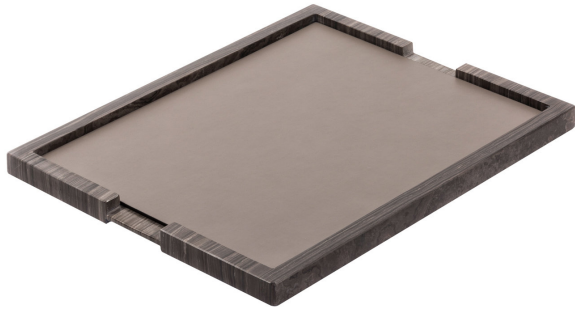

ARTEMEST

TABLETOP : MORE TABLETOP : TRAYS

Giobagnara

ETTORE DARK MARBLE TRAY

\$1,615

DESCRIPTION

This minimalist silhouette of this tray, combined with the traditional flair of its materials, makes it a striking addition to a modern interior that can be displayed and used anywhere in the house. A display surface for collectibles or a versatile tray to serve food during cocktails, this piece will make a statement, thanks to its marble structure, featuring a thick frame with two side opening and a removable leather pad inside in matching brown shades.

DETAILS & DIMENSIONS

- Material: Marble Leather
- Dimensions (in): W 20.28 x D 15.94 x H 1.18
- Dimensions (cm): W 51.5 x D 40.5 x H 3
- Handmade In Italy