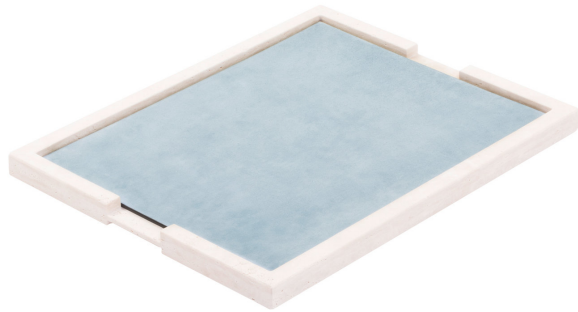

# ARTEMEST

TABLETOP : MORE TABLETOP : TRAYS

*Giobagnara*

**ETTORE LIGHT MARBLE TRAY**

\$1,230

## DESCRIPTION

Timeless sophistication is the distinctive trait of this splendid tray boasting a minimalist silhouette fashioned of high-quality materials to reveal a superb object of functional decor. Showcased as a display surface for collectibles or elegant support to serve food and drinks, this is an ideal addition to a modern interior. The rectangular frame in white marble has tall edges with two lateral openings, while the bottom has a removable leather pad in pale blue.

## DETAILS & DIMENSIONS

- Material: Marble Leather
- Dimensions (in): W 20.28 x D 15.94 x H 1.18
- Dimensions (cm): W 51.5 x D 40.5 x H 3
- Handmade In Italy