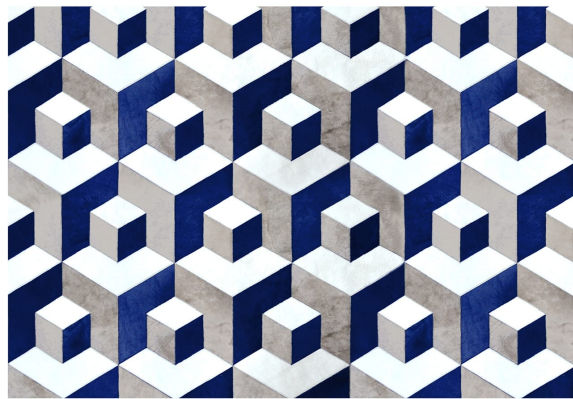

ARTEMEST

HOME DECOR : WALL & FLOOR DÉCOR : RUGS & CARPETS

Parentesi Quadra

ETTORE RUG

\$5,285

DESCRIPTION

Pony-look finishing cow leather carpet made by using bright colors and geometric design. Available in other compositions of colors. A tribute to Ettore Sottsass as regards the shape and the colors.

DETAILS & DIMENSIONS

- Material: Leather
- Dimensions (in): W 94.49 x D 0.08 x H 70.87
- Dimensions (cm): W 240 x D 0.2 x H 180
- Handmade In Italy