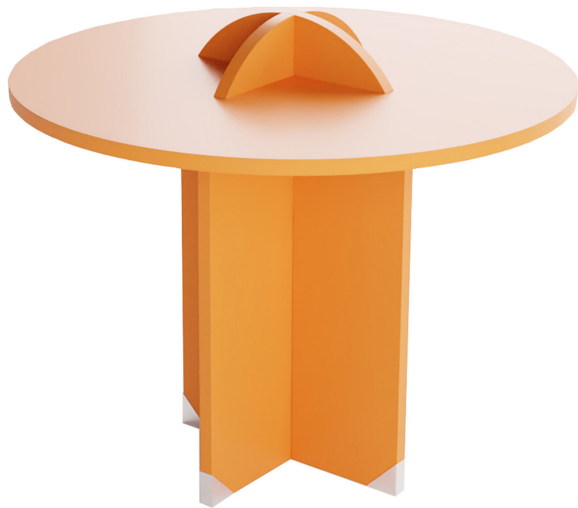

ARTEMEST

FURNITURE : TABLES : SIDE TABLES

Testatonda

F4 TT02 ORANGE COFFEE TABLE

\$1,350

DESCRIPTION

Soft curves and clean lines define the sculptural aesthetic of this coffee table, playfully inspired by round head nails. Its smooth wooden structure lacquered in a soft shade of orange is composed of two supporting, intersecting panels piercing the round top. The finishes in cooperation with Rezina come from the catalogs of Little Greene, Ressource, and Farrow & Ball paint companies. Other variants from the F4 Collection are also available upon request to the Concierge.

DETAILS & DIMENSIONS

- Material: Wood
- Dimensions (in): W 23.62 x D 23.62 x H 19.69
- Dimensions (cm): W 60 x D 60 x H 50
- Handmade In Italy