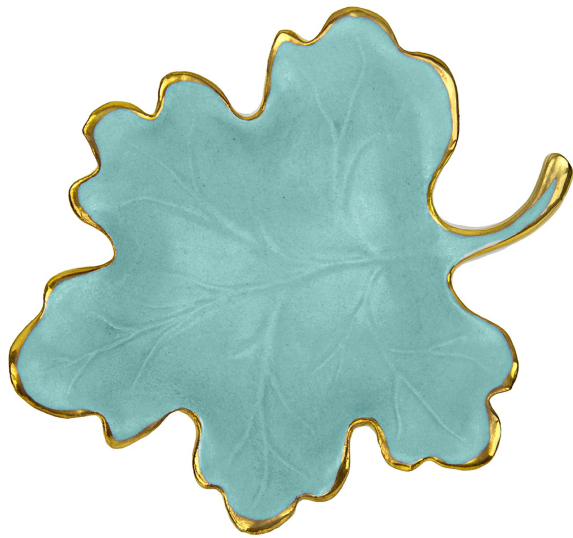

TABLETOP : MORE TABLETOP : TRAYS

*Villari Home Couture*

**FIG LEAF -LIGHT BLUE #2**

\$100

### DETAILS & DIMENSIONS

- Material: Porcelain
- Dimensions (in): W 4.72 x D 5.91 x H 0.79
- Dimensions (cm): W 12 x D 15 x H 2
- Handmade In Italy