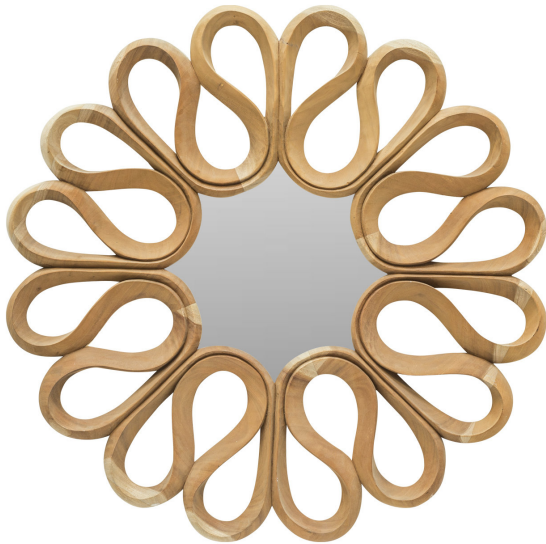

HOME DECOR : MIRRORS

Casa della Cornice

FIORE DI FIRENZE WALL MIRROR

\$760

DESCRIPTION

This magnificent round frame was carved by hand and will be a superb addition to any home, thanks to its masterful craftsmanship and the elegant shape of the wood's sinuous patterns. An elegant addition to an entryway, a living room, or a bedroom, this piece of functional decor has an unpolished finish to show the natural texture and color of the wood, but it can be made in any color. Please ask the concierge if this customization affects the price of the item.

DETAILS & DIMENSIONS

- Material: Wood
- Dimensions (in): W 34.25 x D 1.57 x H 34.25
- Dimensions (cm): W 87 x D 4 x H 87
- Handmade In Italy