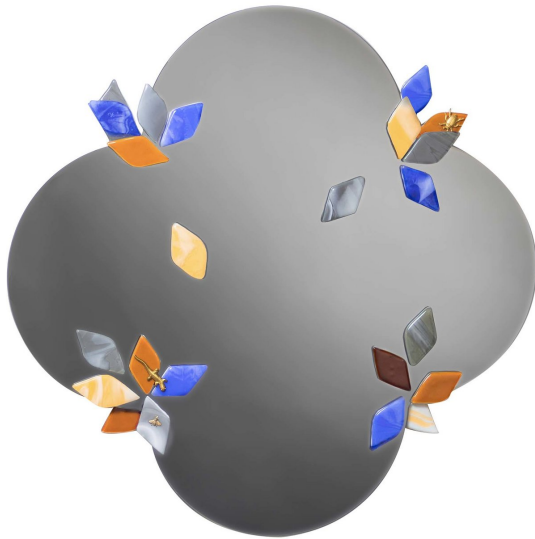

ARTEMEST

HOME DECOR

Vetrofuso

FIORE WALL MIRROR BY SERENA CONFALONIERI

\$1,440

DESCRIPTION

DETAILS & DIMENSIONS

- Material: Glass
- Dimensions (in): W 31.50 x D 1.97 x H 31.50
- Dimensions (cm): W 80 x D 5 x H 80
- Handmade In Italy