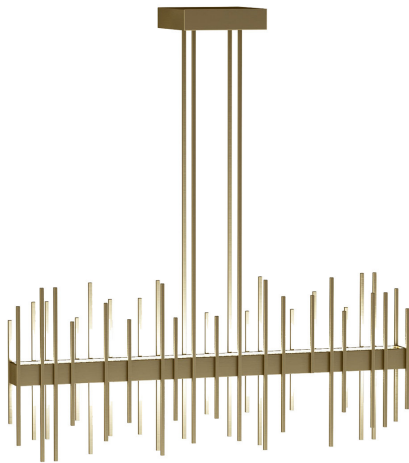

ARTEMEST

LIGHTING : CHANDELIERS

Daytona

FISH CHANDELIER

\$9,580

DESCRIPTION

This exquisite sculptural chandelier is a true work of functional decor that is perfect for any contemporary space. Entirely made of brass with a warm burnished finish, it features four rods that extend from a rectangular mount base to hold a circular structure decorated with an irregular arrangement of geometric projections, reminiscent of a fishbone. With its contemporary shape, this exquisite pendant lamp will add a dramatic effect to any dining room.

DETAILS & DIMENSIONS

- Material: Brass
- Dimensions (in): W 49.21 x D 3.15 x H 19.69
- Dimensions (cm): W 125 x D 8 x H 50
- Handmade In Italy