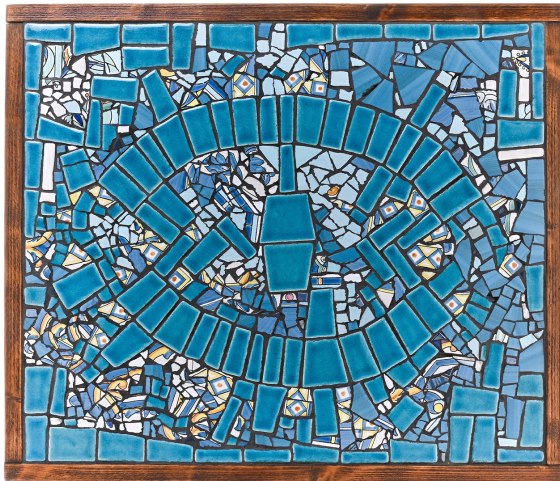

ARTEMEST

HOME DECOR : WALL & FLOOR DÉCOR : WALL DÉCOR

Alice Di Carlo

FISHEYE MOSAIC

\$9,180

DESCRIPTION

Glorious in its vibrant color palette and hypnotizing design, this mosaic will uplift any modern decor with its fresh personality. A linear wooden frame outlines the OSB panel onto which the mosaic comes to life, the juxtaposition of polychrome fragments in glazed ceramic assembled to recreate an eye-like profile in the midst of a triumph of differences in tones, shapes, sizes. Signed and supplied with an authenticity certificate, it is available in customized variants upon request.

DETAILS & DIMENSIONS

- Material: Ceramics
- Dimensions (in): W 22.05 x D 1.18 x H 18.90
- Dimensions (cm): W 56 x D 3 x H 48
- Handmade In Italy