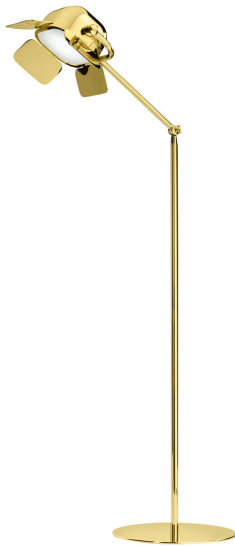

# ARTEMEST

LIGHTING : FLOOR LAMPS

*Ghidini 1961*

**FLAMINGO FLOOR LAMP BY NIKA ZUPANC**

\$2,380

## DESCRIPTION

This elegant floor lamp is shaped entirely of brass and features a round base supporting a stand with two-elements, the second stem jointed to the bottom to emulate the thin silhouette of flamingo's leg (movable at will). The shade, composed of a square section and delicate round corners, opens up with four flaps like a blooming flower so that also the width of the light emanating from above can be changed, depending on the use and surrounding decor.

## DETAILS & DIMENSIONS

- Material: Brass
- Dimensions (in): W 11.81 x D 19.69 x H 66.93
- Dimensions (cm): W 30 x D 50 x H 170
- Handmade In Italy