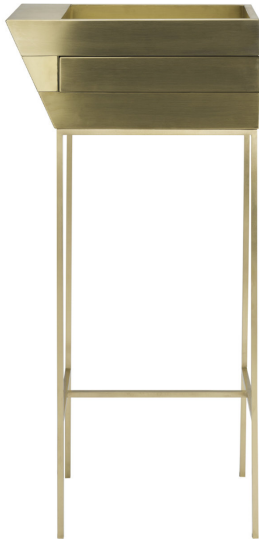

ARTEMEST

FURNITURE : TABLES : SIDE TABLES

Hagit Pincovici

FLAMINGO SCULPTURE SIDE TABLE

\$6,500

DESCRIPTION

This striking piece is a sculpture that also functions as a tray and container for small objects. A second compartment is hidden below the top and aligned on a vertical pivot so that it can be accessible with a simple rotation. The slim brass structure and the geometrical volumes of the top have a gold finish.

DETAILS & DIMENSIONS

- Material: Brass
- Dimensions (in): W 16.1 x D 10.2 x H 33.5
- Dimensions (cm): W 41 x D 26 x H 85
- Handmade In Italy