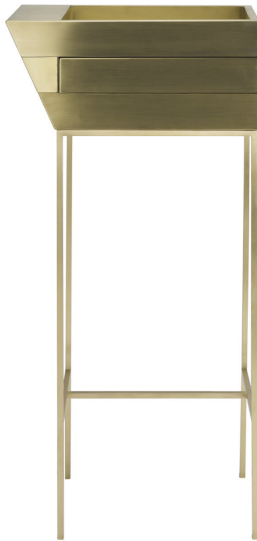

# ARTEMEST

FURNITURE : TABLES : SIDE TABLES

*Hagit Pincovici*

## FLAMINGO SCULPTURE SIDE TABLE

\$6,500

### DESCRIPTION

This striking piece is a sculpture that also functions as a tray and container for small objects. A second compartment is hidden below the top and aligned on a vertical pivot so that it can be accessible with a simple rotation. The slim brass structure and the geometrical volumes of the top have a gold finish.

### DETAILS & DIMENSIONS

- Material: Brass
- Dimensions (in): W 16.1 x D 10.2 x H 33.5
- Dimensions (cm): W 41 x D 26 x H 85
- Handmade In Italy