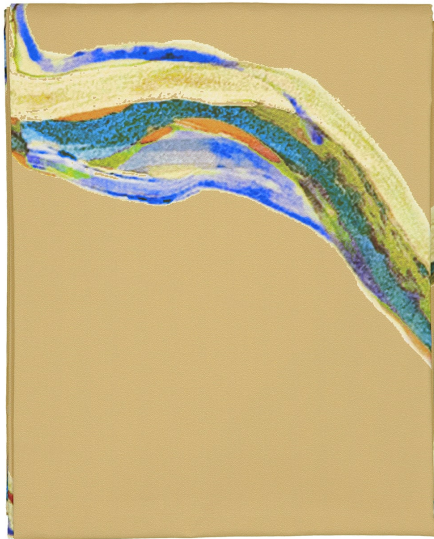

# ARTEMEST

TABLETOP : TABLE LINEN : TABLECLOTHS

*Luisa Longo*

## FLUSSI DI LUCE GOLD TABLECLOTH

\$865

### DESCRIPTION

The Flussi di Luce Collection of tablecloths reproduces Luisa Longo's paintings on polyester taffeta with acrylic and metallic colors on silk. Boasting a golden color, it is decorated with fascinating blue brushstrokes reminiscent of flashing lights.

### DETAILS & DIMENSIONS

- Material: Textiles
- Dimensions (in): W 110.24 x D 110.24 x H 0.39
- Dimensions (cm): W 280 x D 280 x H 1
- Handmade In Italy