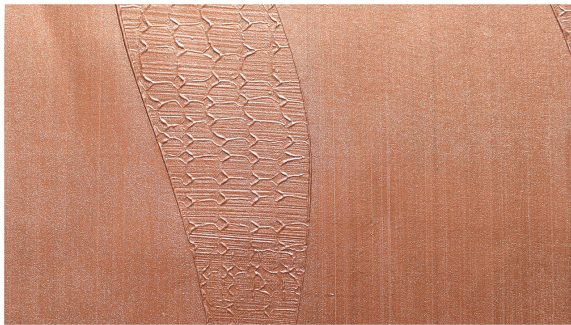

ARTEMEST

HOME DECOR : WALL & FLOOR DÉCOR : WALLPAPERS

La Scala Milano Wallcovering

FLUX 3208 WALLPAPER - OPERA V COLLECTION

\$140

DESCRIPTION

A geometric "strep" design, opalin-polychrome finishes, ideal for both classic and modern interiors. This wall decoration is part of Opera V collection. Each sheet has Fire retardance for Europe "BS1 D0"- M1, America "ASTM E-84" Class A, Australia and New Zealand AS/NZS 3837-1998 - AS 5637.1-2015 Class A, Thermo Acoustic insulation and IMO cruise & yacht interior certification. The price is per linear meter. Available in 300 different colors, or according to color reference from the "international color charts" (RAL, Pantone, NCS). Available in Satin, Matt, Metal or Laque finish. Clean with a moist cloth. Price is per 1 linear meter. Materials: non woven backing or thermo acoustic backing .

DETAILS & DIMENSIONS

- Material: Textiles
- Dimensions (in): On Request
- Dimensions (cm): On Request
- Handmade In Italy