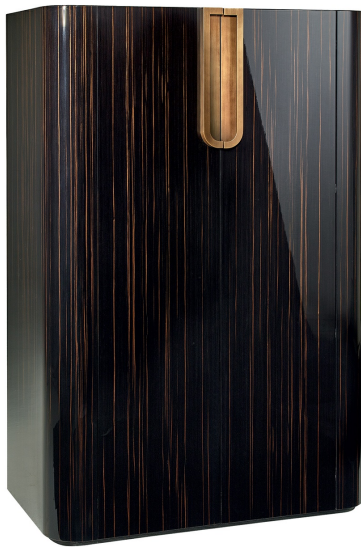

ARTEMEST

FURNITURE : STORAGE : CABINETS

Sicis

FLUXUS SMALL KITCHEN CHEST

\$22,705

DESCRIPTION

This kitchen chest is a masterpiece. The glossy ebony finish gives it an atmosphere of sophistication and exclusivity, while the special minute mosaic handles add light to its surfaces in three dimensions for an elegant touch.

DETAILS & DIMENSIONS

- Material: Wood
- Dimensions (in): W 39.37 x D 21.65 x H 59.06
- Dimensions (cm): W 100 x D 55 x H 150
- Handmade In Italy