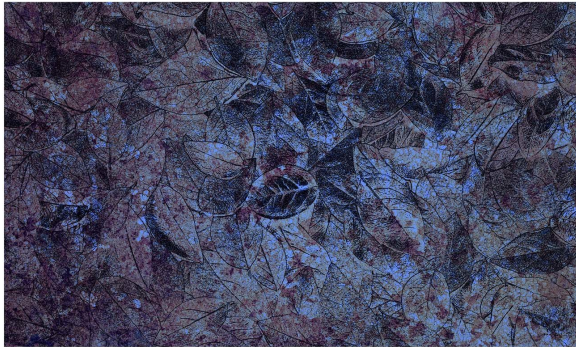

ARTEMEST

HOME DECOR : WALL & FLOOR DÉCOR : WALLPAPERS

AbitaDecò

FOGLIE BLUE WALLPAPER

\$295

DESCRIPTION

This stunning wallpaper will command attention in any interior with its richly pigmented design in a spectrum of blues and subtle light golden brown touches. Inspired by nature, a close-up image of leaves is hand-painted in exquisite detail, infusing a peaceful and relaxing atmosphere. Crafted of textured, high-quality paper, this wallpaper can be customized to fit specific interior requirements, please ask the Concierge for details. Paper and install supports are in accordance with European health and environmental regulations. Price is per square meter.

DETAILS & DIMENSIONS

- Material: Paper
- Dimensions (in): W 39.37 x D 0.39 x H 39.37
- Dimensions (cm): W 100 x D 1 x H 100
- Handmade In Italy