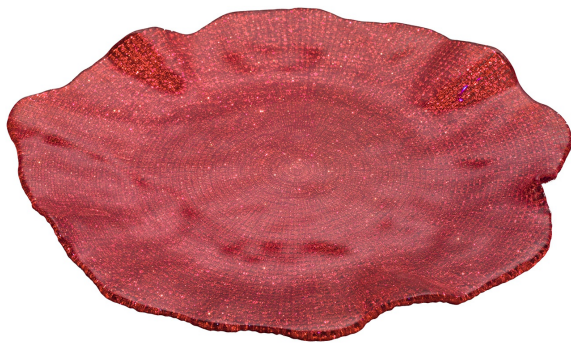

ARTEMEST

TABLETOP : MORE TABLETOP : CENTERPIECES

IVV – Industria Vetraria Valdarnese

FOLIES LARGE PLATE

\$165

DESCRIPTION

A sophisticated design of timeless charm, this large plate can be used as a serving plate or decorative centerpiece on a refined dining table. Entirely handcrafted of red-colored glass, it is embellished with shimmery glitter and features a singularly wavy rim of bold visual impact. This piece will enliven any modern or traditional interior with its delightful details and sculptural flair.

DETAILS & DIMENSIONS

- Material: Glass
- Dimensions (in): W 14.57 x D 14.57 x H 1.38
- Dimensions (cm): W 37 x D 37 x H 3.5
- Handmade In Italy