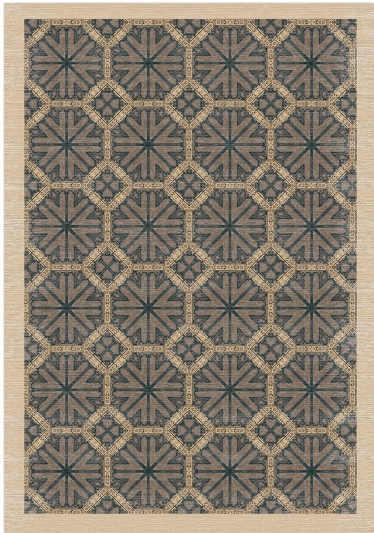

ARTEMEST

HOME DECOR : WALL & FLOOR DÉCOR : RUGS & CARPETS

Malcusa

FOYER COLLECTION RUG

\$7,910

DESCRIPTION

A dynamic composition, this stunning, hand-knotted rug evokes the whimsical elegance of kaleidoscope shapes. The piece, made of wool and bamboo fibers, features an interlocking design of alluring geometric forms, composed of large, snowflake-like shapes and smaller, faceted diamond motifs rendered in dark taupe and outlined in a stunning blush pink hue. A thick taupe border frames the piece for a striking finishing touch. In a living room or entryway, this rug is sure to impress. Entirely customizable, please contact the concierge.

DETAILS & DIMENSIONS

- Material: Wool, Bamboo fibers
- Dimensions (in): W 78.74 x D 118.11 x H 0.39
- Dimensions (cm): W 200 x D 300 x H 1
- Handmade In Nepal