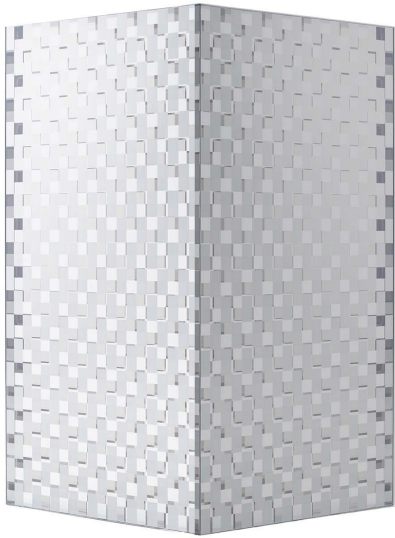

ARTEMEST

FURNITURE : OTHER FURNITURE : ROOM DIVIDERS

Glas Italia

FRAGMENT MODULAR SCREEN BY NENDO

\$4,810

DESCRIPTION

Functional and decorative, this modular folding screen is composed of two hinged panels framed in polished aluminum that play with transparency, reflection and depth, projecting a fragmented image (hence the name) on both sides. The 3D-effect checkered pattern is obtained by layering two extra-light clear glass panels, positioned just a few centimeters apart, decorated with silver rectangles arranged vertically on one and horizontally on the other. This superb design by Japanese designer Nendo is entirely modular and more panels can be added to fit any interior decor need.

DETAILS & DIMENSIONS

- Material: Glass Aluminum
- Dimensions (in): W 74.41 x D 34.25 x H 29.72
- Dimensions (cm): W 189 x D 87 x H 75.5
- Handmade In Italy