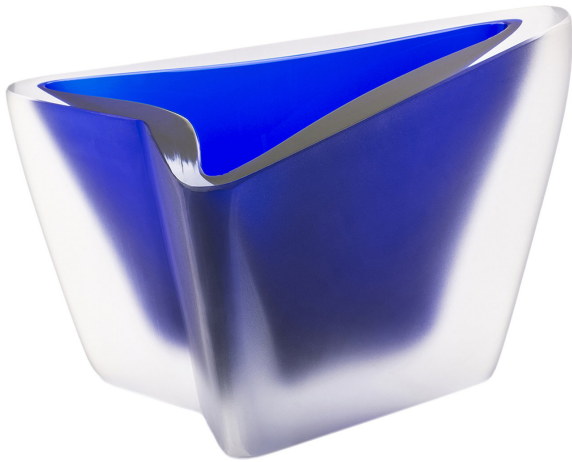

# ARTEMEST

HOME DECOR : ALL VASES : VASES

*Purho*

## FRECCIA SMALL VASE

\$2,400

### DESCRIPTION

Designed by Alessandro Mendini, Freccia is a triangular base vase with an integral side which serves to give both direction and an arrow shape. The top is diagonal instead of horizontal, in order to obtain a dynamic form emphasized by the matt finish of the Murano blown glass. As with all Purho's products, Freccia is available in twenty-one colours or bespoke personalisations and in two different sizes. Available in 21 colors.

### DETAILS & DIMENSIONS

- Material: Glass
- Dimensions (in): W 9.84 x D 8.27 x H 6.30
- Dimensions (cm): W 25 x D 21 x H 16
- Handmade In Italy