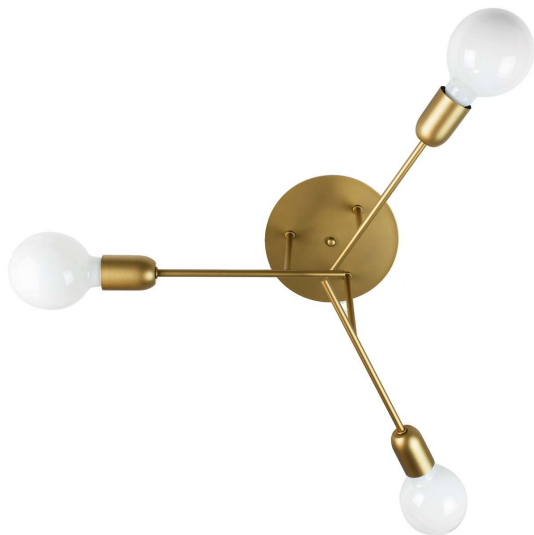

LIGHTING : CHANDELIERS

Interia

FROG 3 SATIN GOLD CEILING LAMP

\$520

DESCRIPTION

Designed by Christian Fenouil, this elegant lamp is part of the Frog collection of versatile and dynamic lighting fixtures. Entirely crafted of steel with a warm satin gold finish, this piece can be attached to the ceiling as well as to the wall as a sconce. Its three arms, extending from the round base, can change position, creating different shapes and adapting to the environment. This lamp is class II IP20. The voltage is 220-240V/50Hz (max 12W LED E27) with three included G125 7.5W LED dim 2700K 806 LM milky bulbs. Available in steel and brass and in other finishes, ask the Concierge. Contract and commercial certifications available upon request.

DETAILS & DIMENSIONS

- Material: Steel
- Dimensions (in): W 31.50 x D 31.50 x H 11.81
- Dimensions (cm): W 80 x D 80 x H 30
- Handmade In Italy