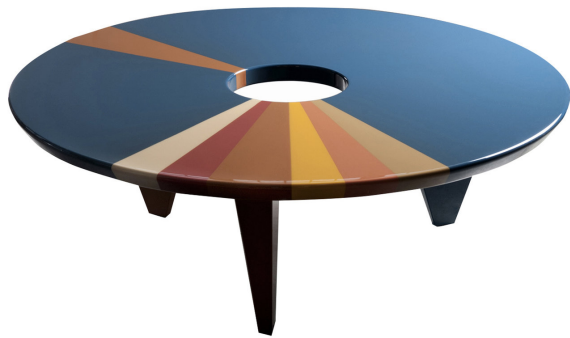

# ARTEMEST

FURNITURE : TABLES : COFFEE TABLES

*Hagit Pincovici*

FROM ABOVE TABLE

\$7,610

## DESCRIPTION

The abstract design of this exquisite table is a representation of aerial photography. Inspired by Art Deco with a modern twist, the rich color combination makes this piece the epicenter of a living room, while the premium hand-applied finish will allow a lifetime of use.

## DETAILS & DIMENSIONS

- Material: Wood
- Dimensions (in): 15.7 x 47.2 x 47.2
- Dimensions (cm): 40 x 120 x 120
- Handmade In Italy