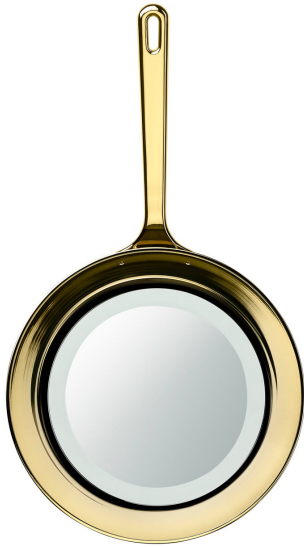

# ARTEMEST

HOME DECOR : MIRRORS : WALL MIRRORS

## *Ghidini 1961*

FRYING PAN MIRROR BY STUDIO JOB

\$2,200

### DESCRIPTION

Playful and sophisticated, this mirror will stand out in a contemporary and eclectic interior, where it will add a unique accent to an entryway or a kitchen wall. Its round shape is enclosed in a brass frame shaped like a frying pan, with a flared rim and extended support similar to a handle, culminating in an owl-shaped hole. This stunning piece will also be a special housewarming gift for food lovers.

### DETAILS & DIMENSIONS

- Material: Brass Mirror glass
- Dimensions (in): W 17.72 x D 3.15 x H 32.28
- Dimensions (cm): W 45 x D 8 x H 82
- Handmade In Italy