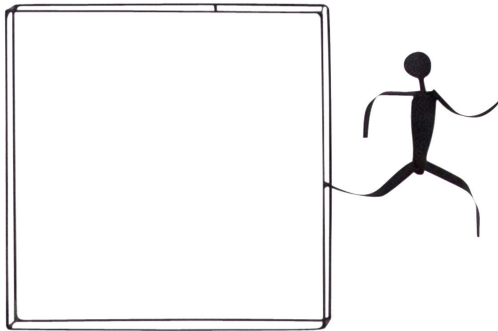

HOME DECOR

Antonino Sciortino

FUORI DAGLI SCHEMI IRON SCULPTURE

\$510

DESCRIPTION

This singular sculpture by the Italian artist Antonio Sciortino in tempered iron wire and sheet metal depicts the vivacious form of a stick figure running away from a thin brass square. The piece can be bought individually or in duplicates for display as an installation.

DETAILS & DIMENSIONS

- Material: Tempered Iron
- Dimensions (in): W 15.6 x D 2.34 x H 9.75
- Dimensions (cm): W 40 x D 6 x H 25
- Handmade in Italy