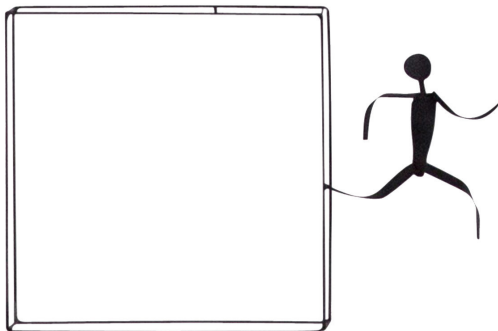

### DESCRIPTION

This singular sculpture by the Italian artist Antonio Sciortino in tempered iron wire and sheet metal depicts the vivacious form of a stick figure running away from a thin brass square. The piece can be bought individually or in duplicates for display as an installation.

### DETAILS & DIMENSIONS

- Material: Tempered Iron
- Dimensions (in): W 15.6 x D 2.34 x H 9.75
- Dimensions (cm): W 40 x D 6 x H 25
- Handmade in Italy