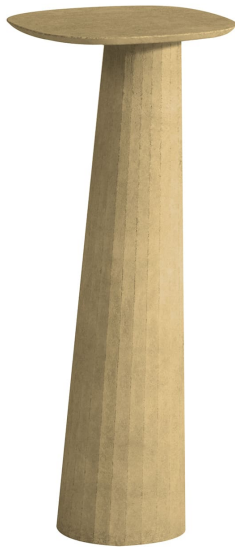

## *Forma & Cemento*

### FUSTO CREAM PEDESTAL

\$2,805

#### DESCRIPTION

An exquisite addition to modern decor, this pedestal will elegantly hold any classical or contemporary object d'art. Entirely fashioned of ultra-high-performance concrete colored in a Cream hue, sandblasted, and hand-treated with water repellent products, it flaunts a simple yet refined silhouette inspired by classical columns. This piece is marked by a slightly oblique stand and a grooved texture lending it a dynamic quality. Eight other colors are available, please ask the Concierge.

#### DETAILS & DIMENSIONS

- Material: Concrete
- Dimensions (in): W 19.69 x D 19.69 x H 48.03
- Dimensions (cm): W 50 x D 50 x H 122
- Handmade In Italy