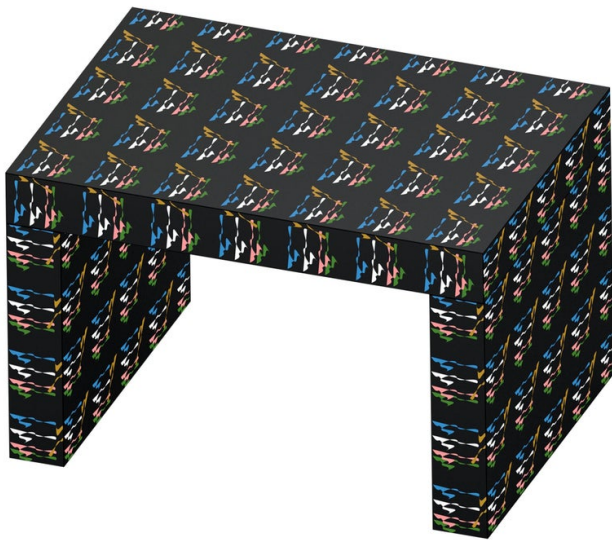

ARTEMEST

FURNITURE : TABLES : COFFEE TABLES

Chapel Petrassi

GABY BLACK RAINBOW COFFEE TABLE SMALL

\$3,530

DESCRIPTION

Gaby is a coffee table seating entirely covered by graphic and abstract motives endlessly repeated. It can be used also as seating. Made of wood covered entirely in high-pressure laminate, this piece offers the possibility of mixing graphic arts in a piece of furniture and different decorative languages. The material of the laminated panels used is made up of 70% of eco-managed forest wood, PEFC certified: the choice of this material is also related to its resistance and its eco-responsibility.

DETAILS & DIMENSIONS

- Material: Wood
- Dimensions (in): W 27.56 x D 19.69 x H 17.72
- Dimensions (cm): W 70 x D 50 x H 45
- Handmade In Italy