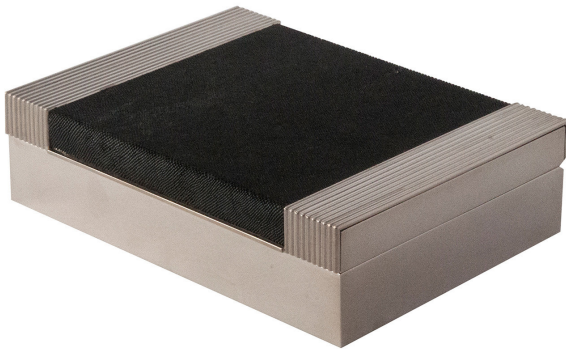

ARTEMEST

LIFESTYLE : ALL BOXES : BOXES

Design Center 1991

GALUCHARME BLACK RECTANGULAR BOX BY NINO BASSO

\$1,340

DESCRIPTION

A luxury item that complements any interior decor, this modern box will lend a rich and inviting visual character to a private study desk, bookcase, or coffee table. Expertly crafted by hand of brass with a polished finish, this refined piece features a square insert of genuine black shagreen on the grooved lid. The interior is in lacquered wood. Custom black box (18x19xH.6cm) with a care instruction leaflet included.

DETAILS & DIMENSIONS

- Material: Leather Wood Brass
- Dimensions (in): W 6.89 x D 5.39 x H 1.97
- Dimensions (cm): W 17.5 x D 13.7 x H 5
- Handmade In Italy