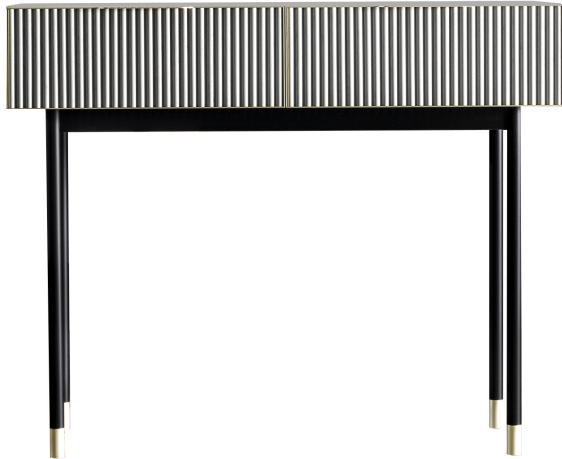

ARTEMEST

FURNITURE : TABLES : CONSOLES

Meroni & Colzani

GARDA CONSOLE

\$5,535

DESCRIPTION

Exuding an alluring Art Deco flair, this console is a harmonious combination of contrasting materials and finishes. The black metal legs are slender and sophisticated with brass tips in a satin light finish. The frame in satin brass light of the top, equipped with two drawers in ash open pore, and the console structure is lacquered matt light gray.

DETAILS & DIMENSIONS

- Material: Ash wood Brass Metal
- Dimensions (in): W 39,37 x D 15,74 x H 35,43
- Dimensions (cm): W 110 x D 40 x H 90
- Handmade In Italy